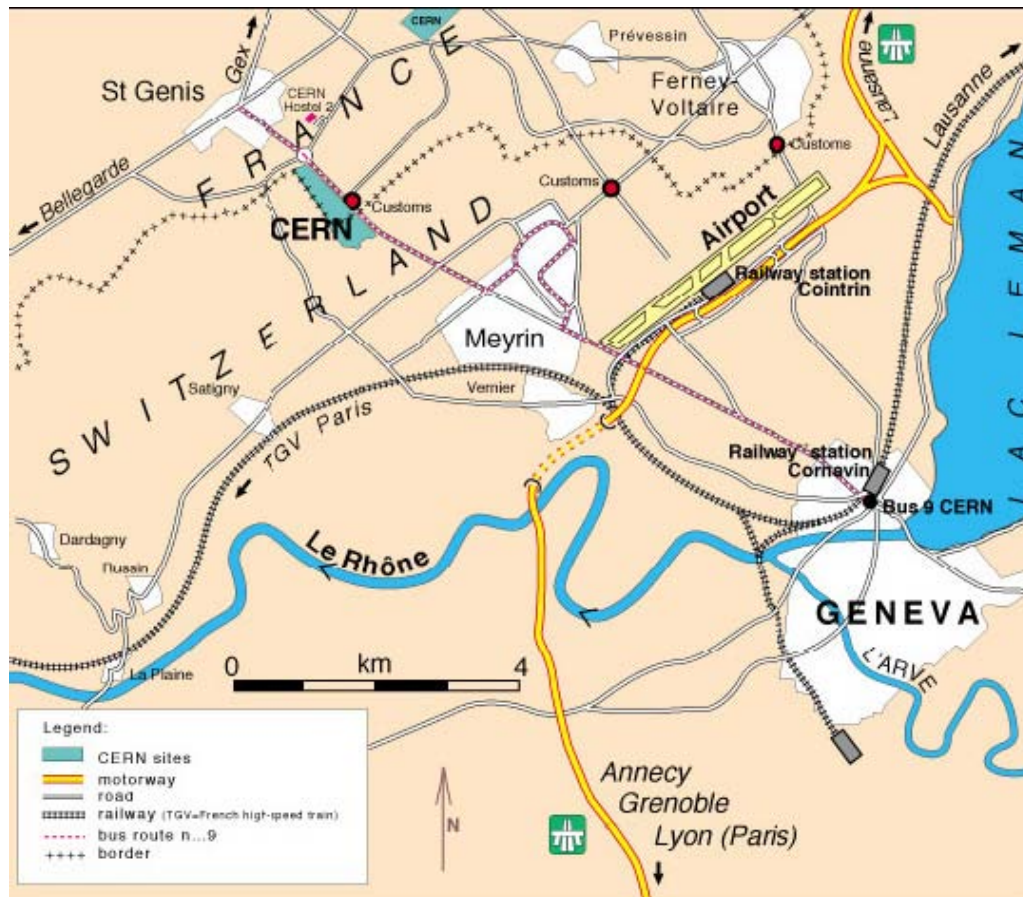

How to access to UNOSAT office at CERN?

Travelling by Car

Coming from the Swiss side

Follow "Aéroport", "Lyon" or "Meyrin". When in Meyrin head for "St. Genis" (which is just across the border in France). CERN is on the left hand side of the "route de Meyrin", just before the border crossing.

Coming from the French side

Follow "Gex" or "St. Genis". When in St. Genis head for the border. CERN is on your right hand side immediately after the border crossing.

Park your car in the lot close to CERN entrance B (main entrance) and give a call to UNOSAT office (+41-22-767 4020). A staff member will pick you up at the bus stop and drive you to our office situated at [building 597](#) .